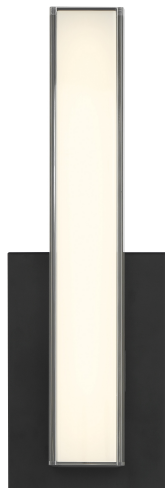

## 14" LED Wall Sconce

Item #:	510-66A-L
UPC Code:	747396125190
Collection:	Sconce
Category:	VANITIES
Product Type:	Sconce
Descriptive Finish 1:	Coal
ETL Certificate:	5009378

**LED**

LED

Damp Location

Title 24

ETL Listed

CCT

Image File Name: 510-66A-L.jpg

### MEASUREMENTS

Width:	4.75
Height:	14
Extension:	2.5
Product Weight:	1.94
Backplate Width:	4.75
Backplate Height:	7.0
Center to Bottom of Fixture:	3.5
Center to Top of Fixture:	10.5
Wire Length:	7"
Hardware Included:	No
Safety Cable Included:	No
Height Adjustable:	No
Slope:	No

### GLASS

Shade Length 1:	1.26
Shade Width 1:	2.16
Shade Height 1:	13.19
Shade Finish:	CLEAR
Shade Material:	ACRYLIC
Shade Quantity:	1